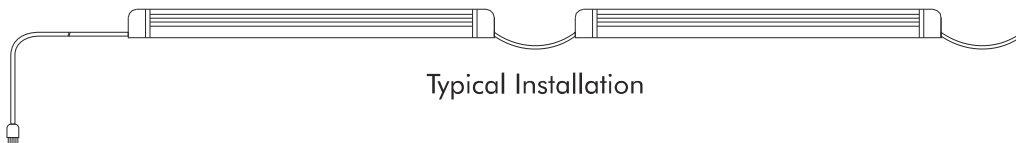

Specifications, values and drawings are subject to change without notice.