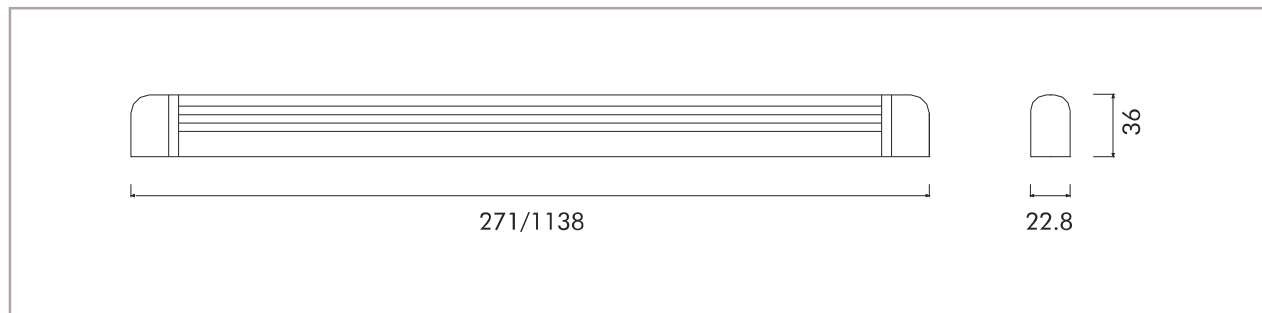

Specifications, values and drawings are subject to change without notice.