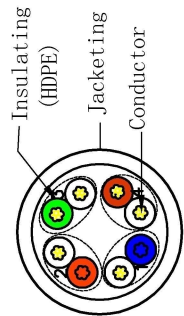

DATE	REV	DESCRIPTION	BY	CHKD
05/13	A/0	NEW	CLIFF	Qiu
12/19	A/1	Modify insulation OD finished cable OD	CLIFF	Qiu
12/20	A/2	Modify marking, add item list	LIU SHUO	JJJ

orange 2 white/orange	green 3 white/green
blue 1 white/blue	brown 4 white/brown

Marking: CE 17 ACT Cat6 U/UTP CU PVC 4X2XAWG24/7 C(UL)US  
 CMX E477294-24100 IEC 60332-1-2 ANSI/TIA-568.2-D ISO/IEC  
 11801 Class E EN 50288 MM/DD/YY \*\*\*\*\*M

CABLE ①	
conductor	24AWG stranded bare copper
insulation	HDPE
core size	min:0.94mm, max:1.06mm
core color	white-blue/blue, white-orange/orange, white-green/green, white-brown/brown
cross member	none
cable diameter	5.3±0.3mm
sheath material	PVC
sheath color	table page 2
cable length	table page 2
Plug ②	
housing	polycarbonate UL94V-2
color	transparent
contact blade	phosphor bronze
gold plating	50u"
Boot ③	
type	molded
material	PVC
color	table page 2