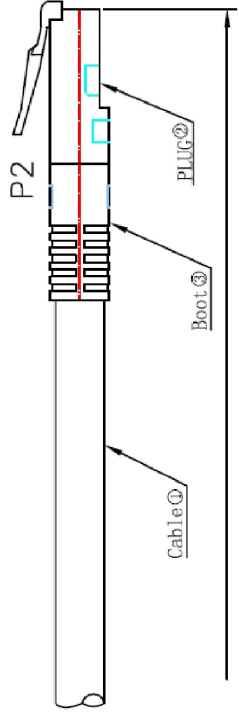

DATE	REV	DESCRIPTION	BY	CHKD
05/13	A/0	NEW	CLIFF	Qiu
12/19	A/1	Modify insulation OD finished cable OD	CLIFF	Qiu
12/20	A/2	Modify marking, add item list	LIU SHUO	JJJ

orange 2 white/orange	green 3 white/green
blue 1 white/blue	brown 4 white/brown

Marking: CE 17 ACT Cat6 U/UTP CU PVC 4X2XAWG24/7 C(UL)US  
 CMX E477294-24100 IEC 60332-1-2 ANSI/TIA-568.2-D ISO/IEC  
 11801 Class E EN 50288 MM/DD/YY \*\*\*\*\*M

CABLE ①	
conductor	24AWG stranded bare copper
insulation	HDPE
core size	min:0.94mm, max:1.06mm
core color	white-blue/blue, white-orange/orange, white-green/green, white-brown/brown
cross member	none
cable diameter	5.3±0.3mm
sheath material	PVC
sheath color	table page 2
cable length	table page 2
Plug ②	
housing	polycarbonate UL94V-2
color	transparent
contact blade	phosphor bronze
gold plating	50u"
Boot ③	
type	molded
material	PVC
color	table page 2

PA/R	PINOUT		
	P1(T568B)	P2(T568B)	
1	1	WHT/ORG	1
	2	ORG	2
	3	WHT/GRN	3
2	6	GRN	6
	4	BLU	4
3	5	WHT/BLU	5
	7	WHT/BRN	7
4	8	BRN	8

Unless specified on the drawing, tolerances are per the follows:  
 .X ± 1  
 .X ± 0.2  
 .XX ± 0.05

Unless specified on the drawing, tolerances are per the follows:  
 .X ± 1  
 .XX ± 0.2  
 .XX ± 0.05

DRAW. NO		ITEM	U/UTP CAT6 AWG24 PVC PATCH CORD (IBXXXX)	
CABLE CODE		DRAW	LIU SHUO	DATE 20/12/23
SCALE		CHECKER	JJJ	APPROVAL
UNIT	MM	SHEET	2	OF 2